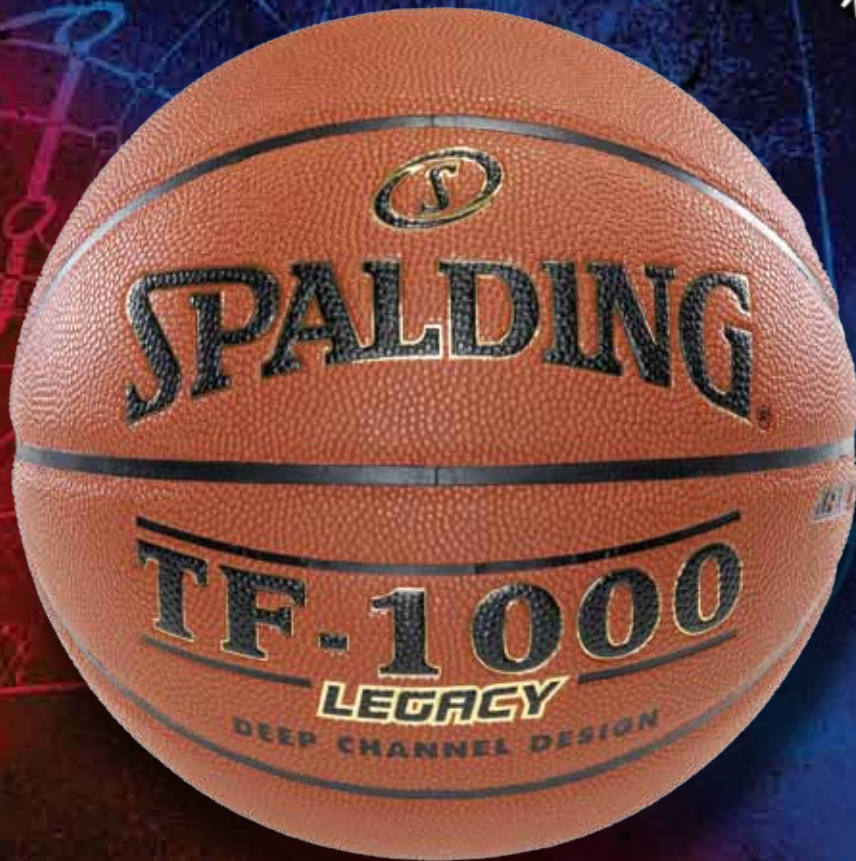

The Official Ball of the

- Exclusive Composite Leather Cover Material for Advanced Moisture Management
- Soft Carcass and Deep Channels for Better Feel and Playability
- Nylon Windings for Maximum Structural Integrity
- Rotationally Balanced Butyl Bladder for Ultimate Air Retention