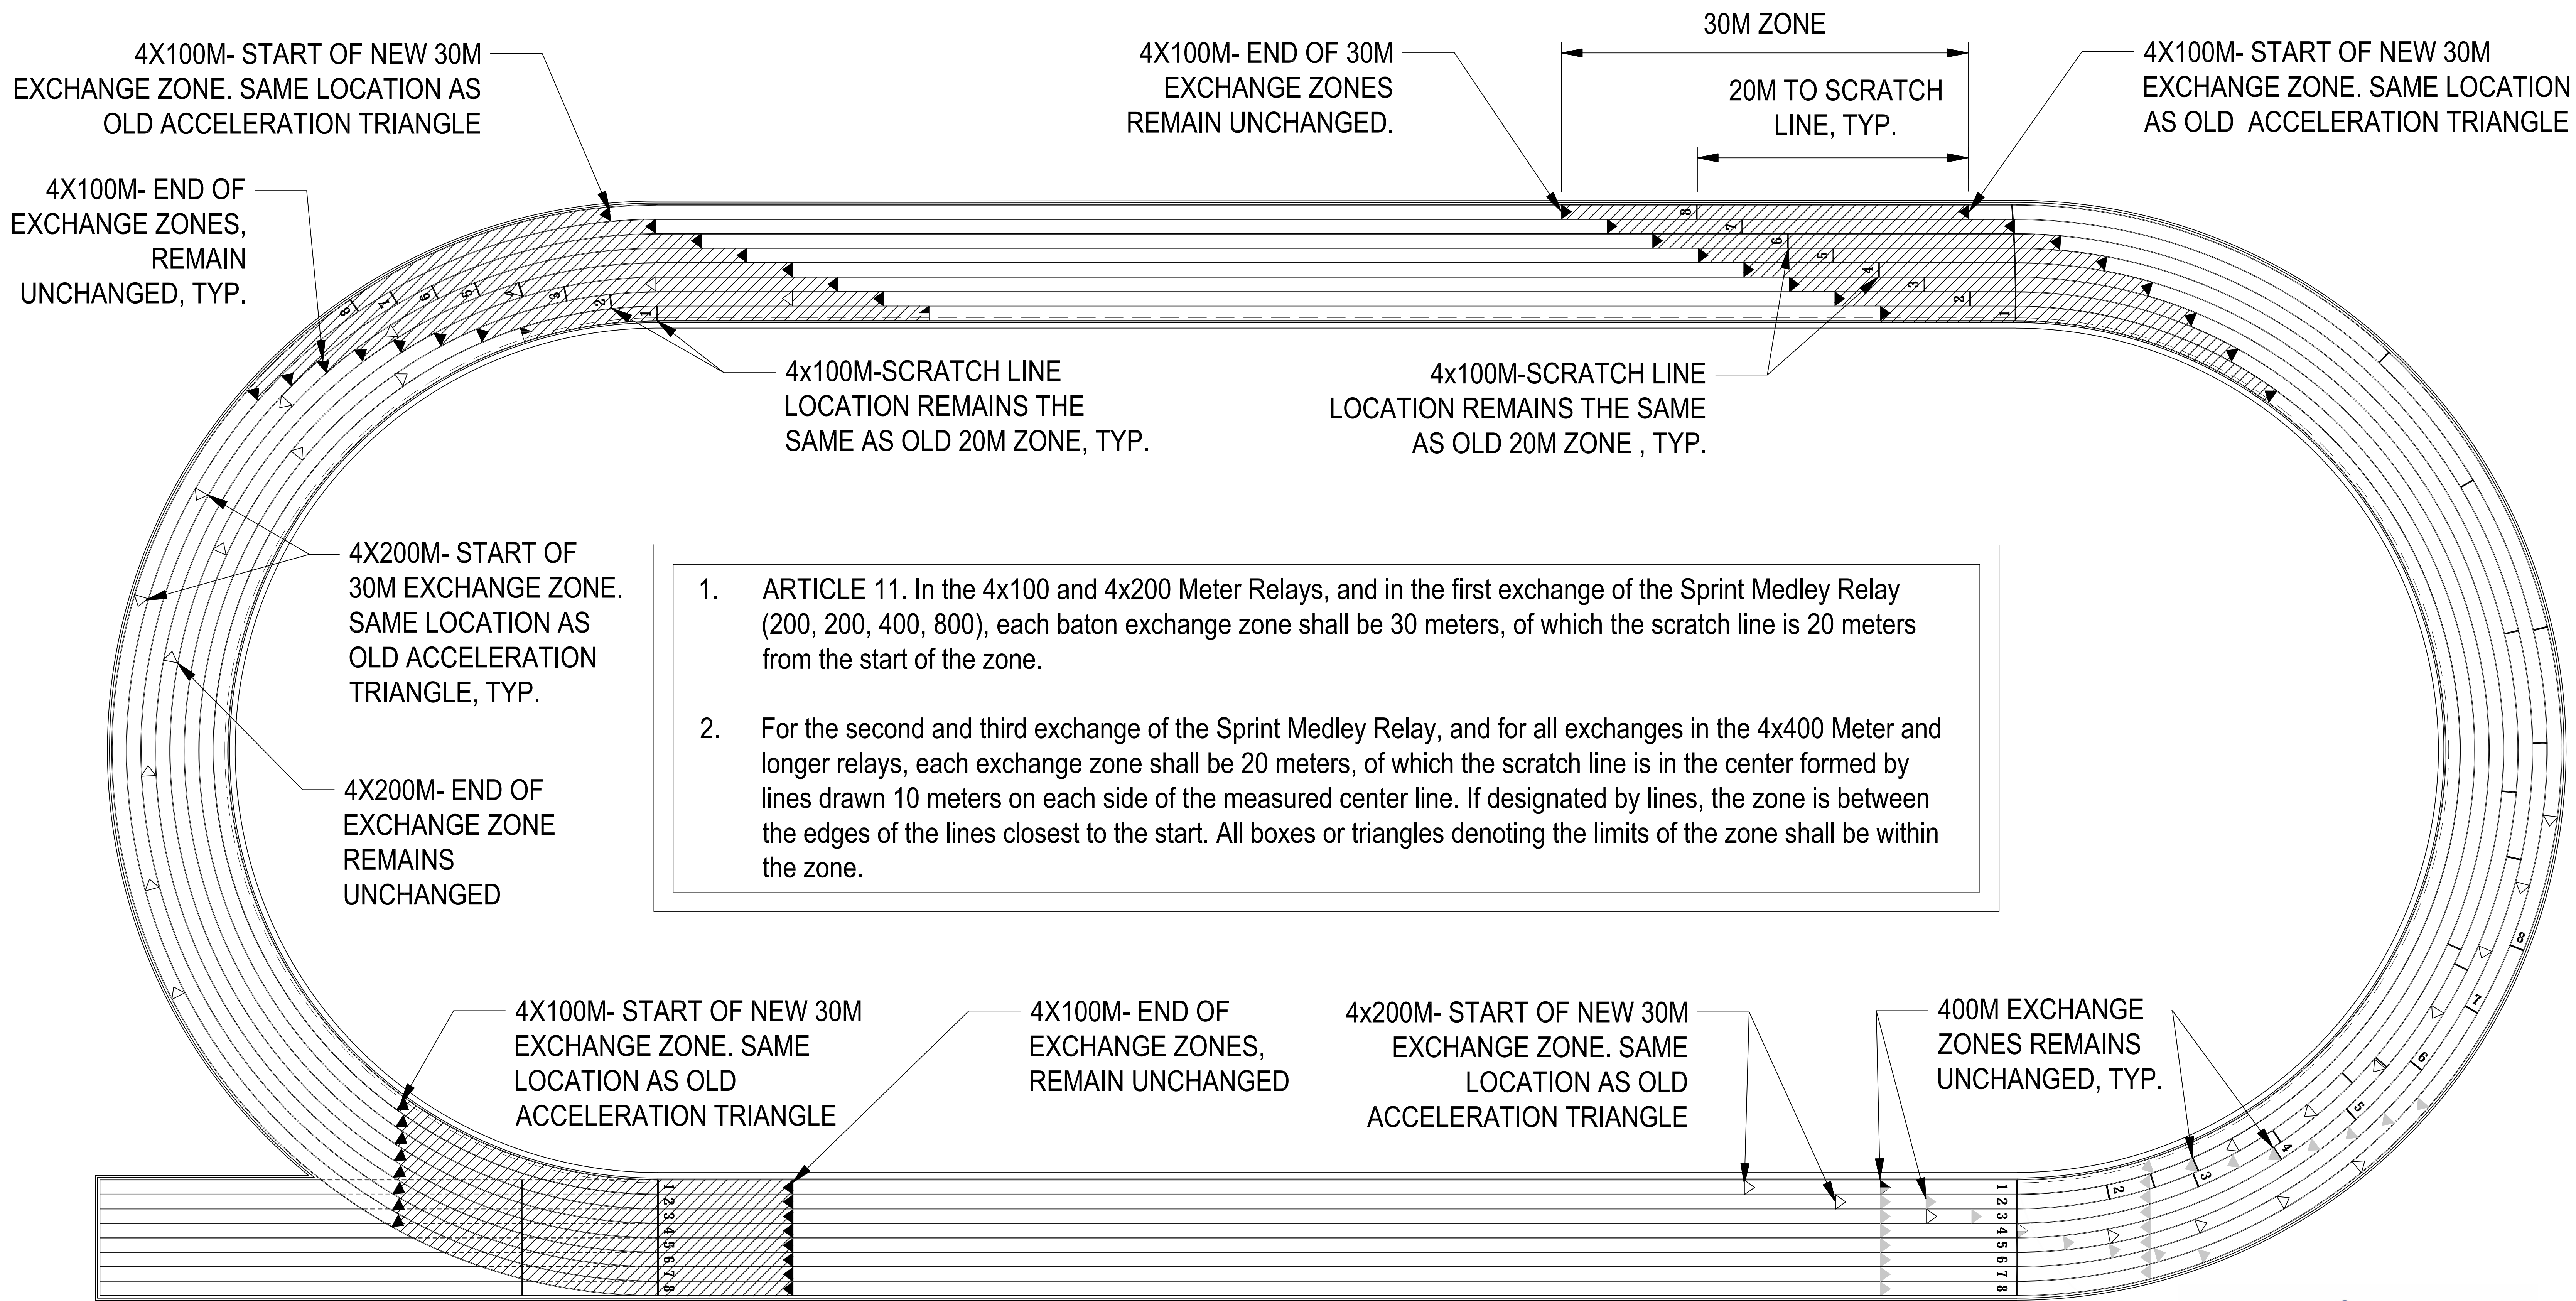

# NEW 30M NCAA/NFHS EXCHANGE ZONE LAYOUT

	4X100M-30M EXCHANGE ZONE LOCATION PER NEW RULE	▶ 4X400M-EXCHANGE ZONE
		▷ 4X200M-EXCHANGE ZONE
		▶ 4X100M-EXCHANGE ZONE